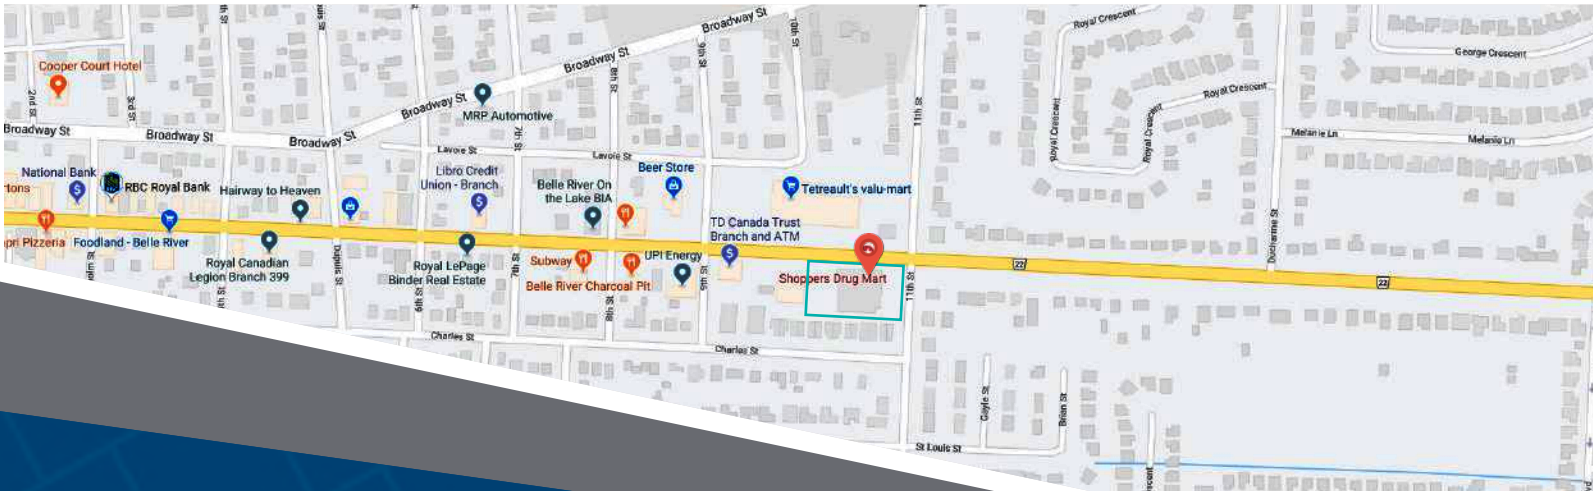

# 322 & 330 Notre Dame Street Belle River, ON

**SHOPPERS**  
DRUG MART 

 **LAKESHORE MEDICAL**  
walk-in clinic

 **LAKESHORE DENTAL**  
dennythedentist.ca

For leasing inquiries please contact  
**Skyline at 1-800-451-5229**  
<https://www.skylineretailreit.ca/>

# 322 & 330 Notre Dame Street Belle River, ON

322 & 330 Notre Dame Street is a stand-alone retail pad anchored by Shoppers Drug Mart and is situated in the community of Belle River, with several fast food restaurants and a variety of stores in the vicinity. 322 & 330 Notre Dame Street has 25,356 square feet of commercial space.

**Closest Major Intersection:**  
Notre Dame St & 11th St

**GLA:** 25,356 sf