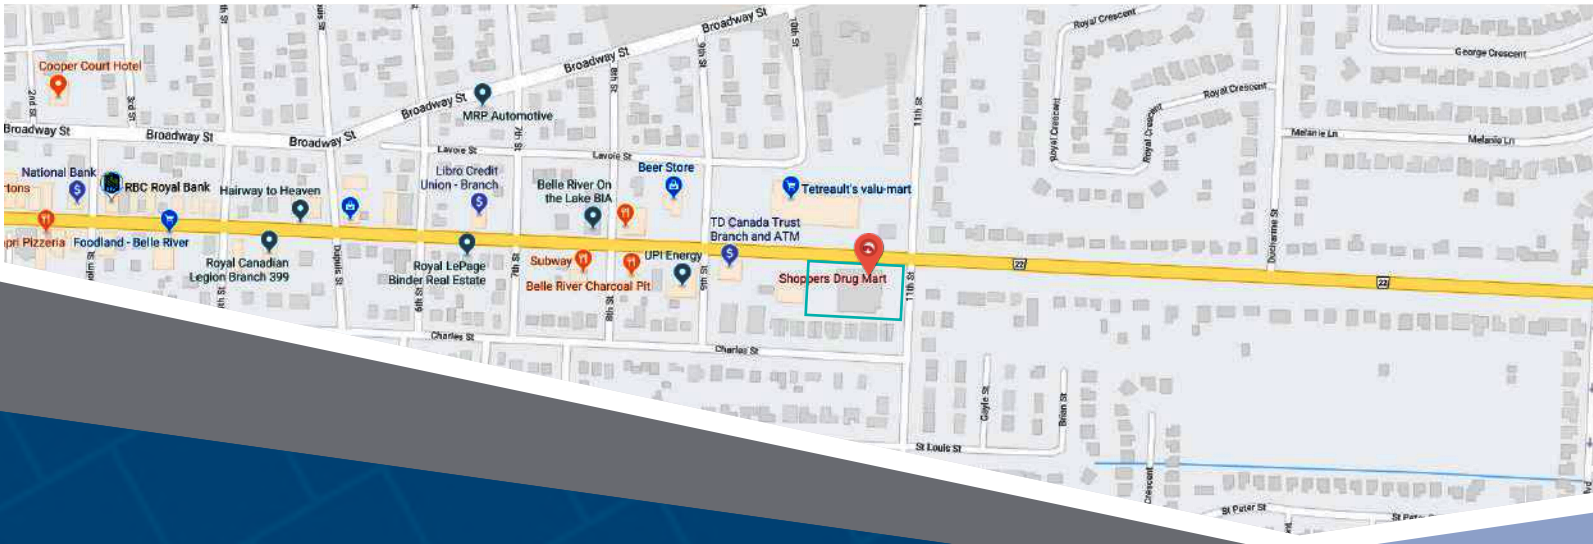

For leasing inquiries please contact
Skyline at 416-444-5229