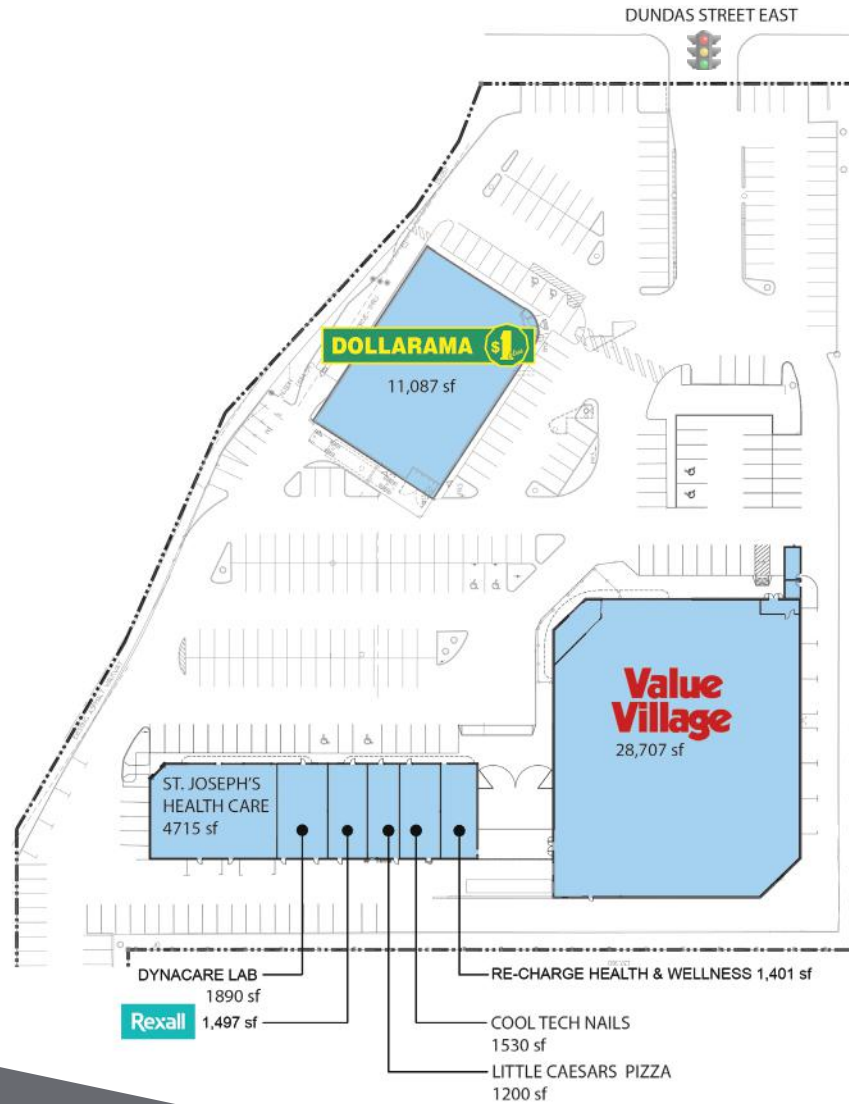

**Value
Village**

 **ST JOSEPH'S**
HEALTH CARE
LONDON

Rexall

 **Little
Caesars**

For leasing inquiries please contact
Skyline at 1-800-451-5229
<https://www.skylineretailreit.ca/>

- Legend**
- Available
 - Occupied